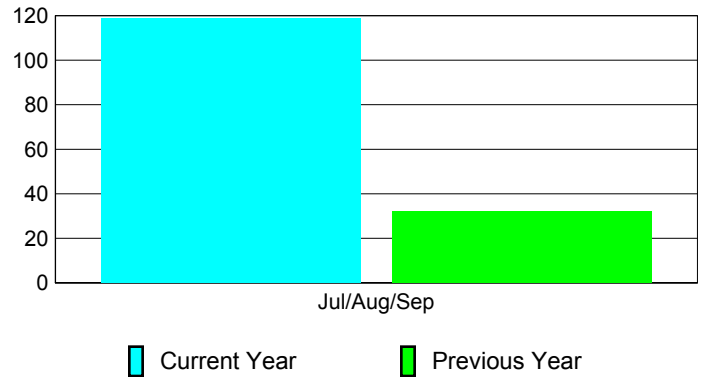

Gender Comparison 2010-2011

Jul/Aug/Sep

■ Male   ■ Female