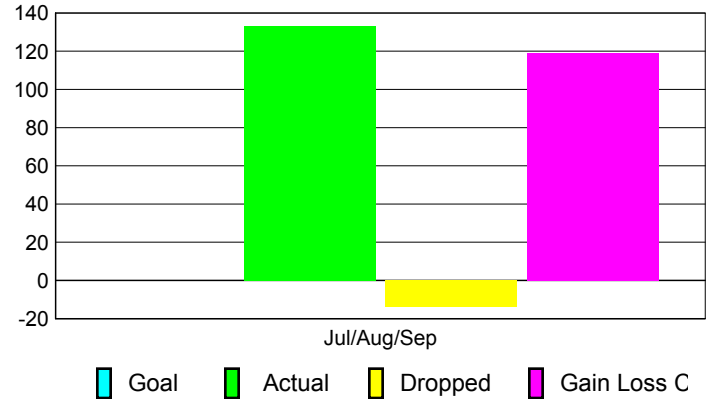

Membership Results 2010-2011

Goal, New, Dropped, Gain/Loss

Comparison of Membership Gain/Loss

Current Year Compared to the Previous Year